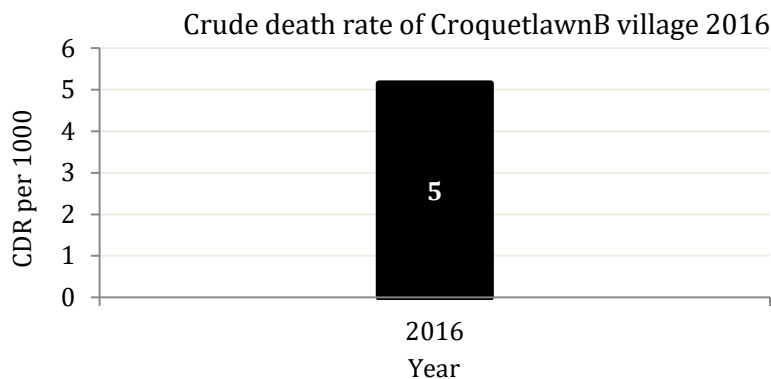

The crude death rate is found by looking at how many people died for every 1 000 people living in the population. In 2016, for every 1 000 people in the population of Croquet lawn B village, 5 died.