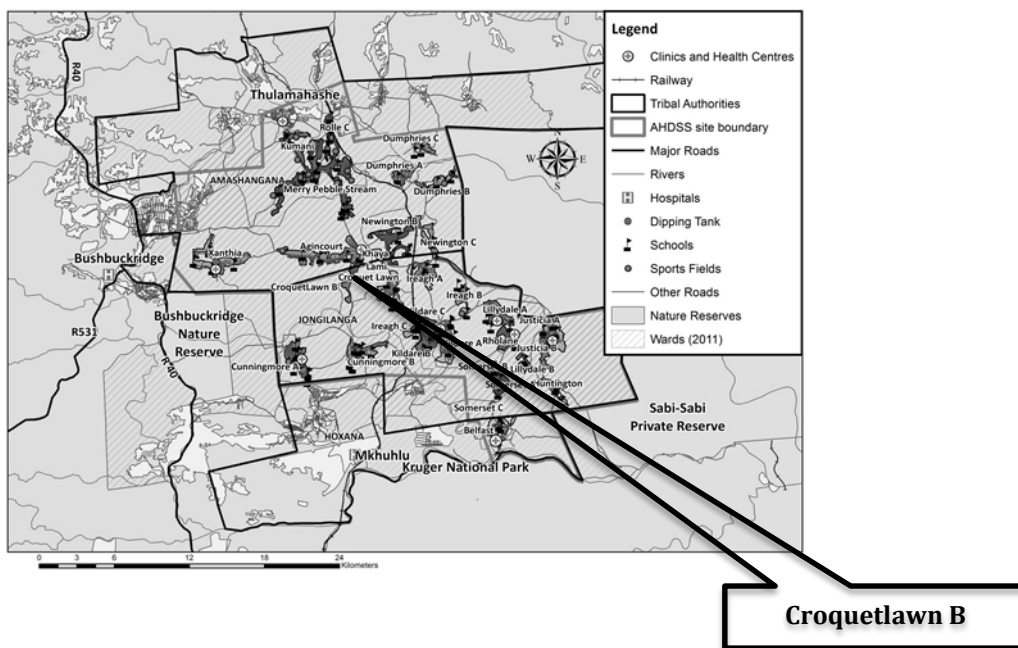

CROQUETLAWN B VILLAGE FACT SHEET 2018

This “Fact Sheet” provides basic information on the population and demographics for Croquetlawn B village using data from the 2016 and 2017 annual updates. Whenever you use this information, please reference it as being obtained from MRC/Wits Rural Public Health and Health Transitions Research Unit (Agincourt).

Villages in the Agincourt Health and Socio-Demographic Surveillance (HDSS) System study area in 2016/7 include:

Agincourt, Belfast, Croquet Lawn, Croquet Lawn B, Cunningmore A, Cunningmore B, Dumphries A, Dumphries B, Dumphries C, Huntington, Ireagh A, Ireagh B, Ireagh C, Justicia, Khaya Lami, Kildare A, Kildare B, Kumani, Lillydale A, Lillydale B, Makaringe, MP Stream, Newington B, Newington C, Rolle C, Somerset, Somerset C, and Xanthia.

Where is Croquetlawn B village in the MRC/Wits-Agincourt Unit Health and socio-Demographic System (HDSS) study area

Croquetlawn B village population 2017

The numbers shown below are calculated according to numbers for the end of June 2017. The numbers are known as mid-year population figures.