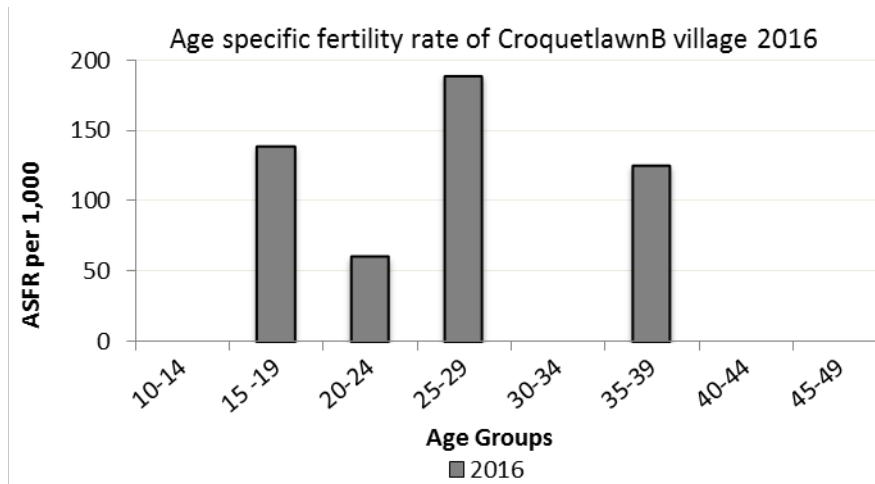

The age specific fertility rates in Croquetlawn B village in 2016 are shown below.

We find the age specific fertility rate by looking at how many women in a certain age group have had babies in a certain year. For example, we can see that in 2016, of the age group 15-19 year olds, 145 out of every 1000 gave birth (if there had been over 1000 living in Croquetlawn B village).

Deaths

The MRC/Wits Agincourt Unit only gives *numbers* of deaths for each age group in each village, not the *cause* of death. The number of deaths occurring is low and if the cause of death is given, then a person's confidentiality may be broken. Below you can see the total number of deaths that occurred in Croquetlawn B village in 2016.

Deaths by Sex in Croquetlawn B village 2016	
Male Deaths	1
Female Deaths	3
Total Deaths	4

Below you can see the crude death rates from 2016 within Croquetlawn B village in 2016.