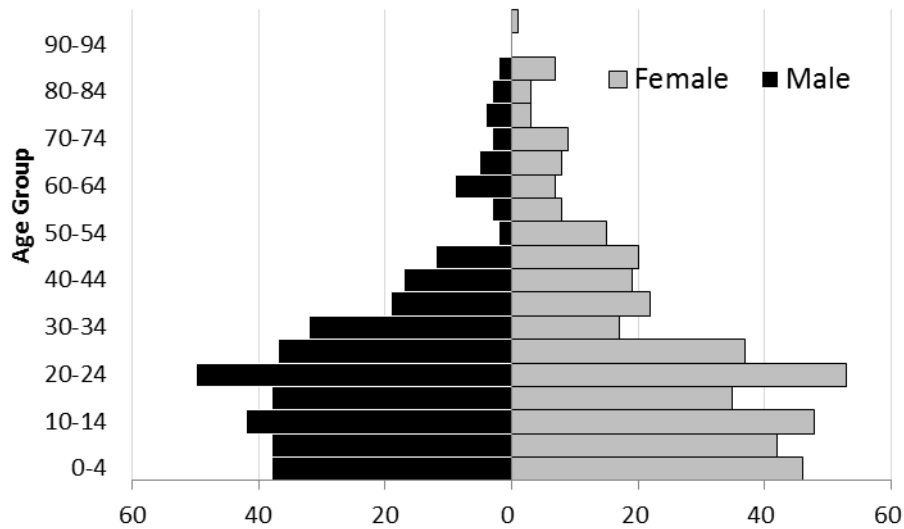

Below you can see the population structure of Croquet Lawn B village for 2017.

CroquetlawnB Village Population Pyramid, 2017

Births

Number of Births by Sex of baby

The number of births recorded in Croquetlawn B village are shown below. We can only provide data to the end of 2016.

Births by Sex in Croquetlawn B village , 2016	
Male Births	7
Female Births	11
Total Births	18