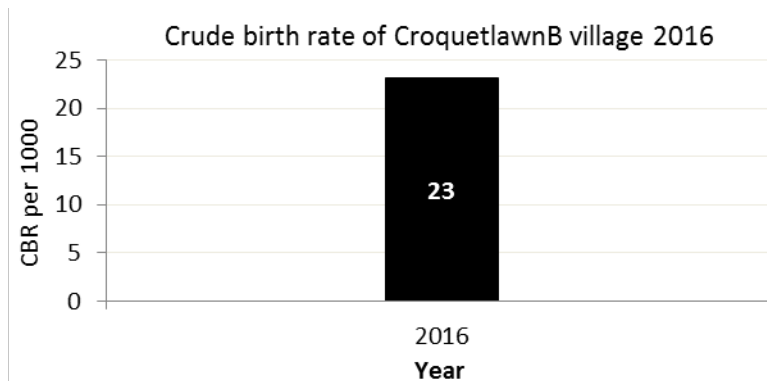

Mid-Year Population of Croquetlawn B village by age group June 2017			
Age group	Male	Female	Total
0-4	38	46	84
5-9	38	42	80
10-14	42	48	90
15-19	38	35	73
20-24	50	53	103
25-29	37	37	74
30-34	32	17	49
35-39	19	22	41
40-44	17	19	36
45-49	12	20	32
50-54	2	15	17
55-59	3	8	11
60-64	9	7	16
65-69	5	8	13
70-74	3	9	12
75-79	4	3	7
80-84	3	3	6
85-89	2	7	9
90-94	0	0	0
95+	0	1	1
TOTAL	354	400	754

Below you can see the population structure of Croquet Lawn B village for 2017.

CroquetlawnB Village Population Pyramid, 2017

Births

Number of Births by Sex of baby

The number of births recorded in Croquetlawn B village are shown below. We can only provide data to the end of 2016.

Births by Sex in Croquetlawn B village , 2016	
Male Births	7
Female Births	11
Total Births	18

Crude Birth Rate (how many babies born for every one thousand people)

The graph below shows the crude birth rates in Croquetlawn B village in 2016.